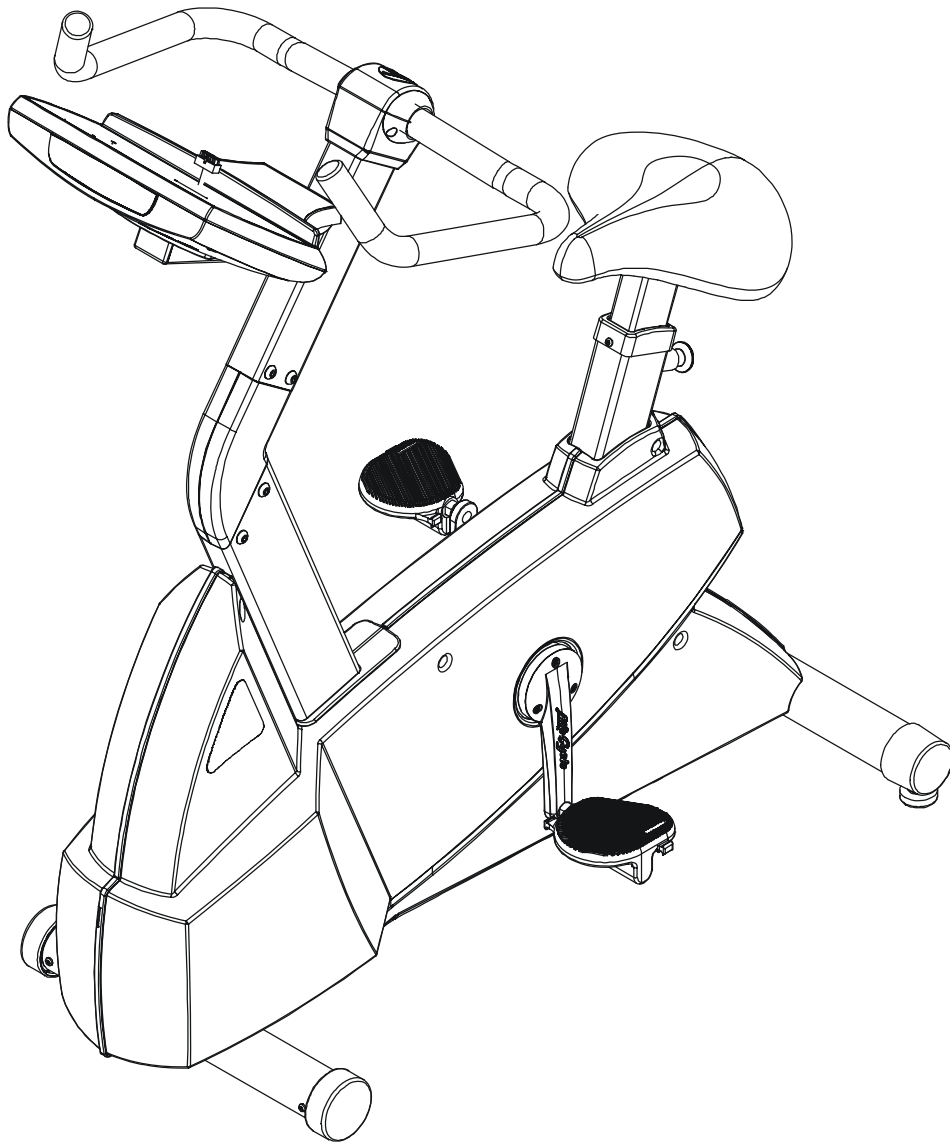

LifeFitness

ARCTIC SILVER 93CW Upright Bike

Customer Support Services
PARTS MANUAL rev 29 Apr 2008

ARCTIC SILVER 93CW
REFERENCES

93CW-0XXX-02
S/N CCM100000 and up

OPERATION MANUAL	M051-00K63-A068
HARDWARE BAG	GK63-00002-0044
NETWORK C-SAFE KIT	GK63-00002-0003
TOUCH UP PAINT: SPRAY CAN .5 OZ BOTTLE W/APPLICATOR .33 OZ PEN	0017-00008-0204 0017-00008-0205 0017-00008-0206
COAX CABLE	AK32-00020-0002
ER READY BRACKET ASSEMBLY ASSEMBLY CONSISTS OF: 1) POWER CABLE 2) ER READY BRACKET 3) F TYPE CONNECTOR	AK63-00215-0000 AK32-00078-0001 0K63-0329-0000 0017-00021-2846
SERVICE MANUAL	M051-00K63-A009

**NOTE: ADDING THE BOLT ON LCD SCREEN TO THE
93CW-0XXX-02 MAKES THE UNIT A 93CER-0XXX-02.**

	Page
CONSOLE AND RELATED COMPONENTS.....	4
CONSOLE MOUNTING SCREWS AND POLAR COVERS.....	5
ALTERNATOR W/PULLEY	6
CRANKSHAFT AND BEARING ASSEMBLY.....	7
INTERMEDIATE SHAFT AND BEARING ASSEMBLY.....	8
SEAT LATCH ASSEMBLY.....	9
SEAT POST ASSEMBLY	10
SEAT POST SHROUDS.....	11
IDLER BRACKET ASSEMBLY.....	12
CONSOLE SUPPORT ASSEMBLY.....	13
LEFT SIDE SHROUD AND CRANKARM.....	14
RIGHT SIDE SHROUD AND CRANKARM.....	15
PCB MOUNTING BRACKET ASSEMBLY.....	16
FRONT WHEELS.....	17
RESISTOR ASSEMBLY.....	18
HANDLEBAR ASSEMBLY.....	19
BELTS.....	20
CABLES.....	21